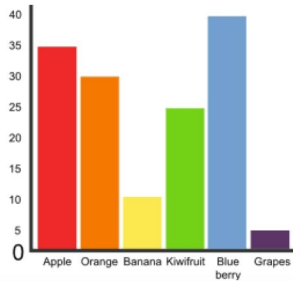

Tally Chart

Cherries Eaten	
Sue	
Liz	
Joe	

Frequency Table

Lunch Choices	Frequency
Mac 'n Cheese	5
Sandwich	8
Soup	6
Hamburger	2
Chicken Nuggets	1

Pictogram

Bar Chart

Bar-line Chart

Line Graph