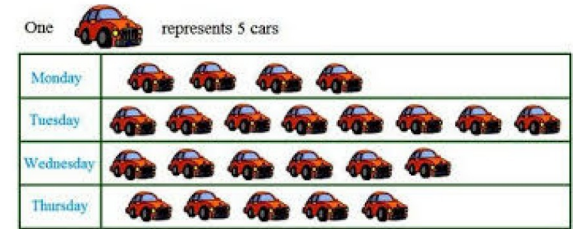

Tally Chart

Cherries Eaten	
Sue	
Liz	
Joe	

Frequency Table

Lunch Choices	Frequency
Mac 'n Cheese	5
Sandwich	8
Soup	6
Hamburger	2
Chicken Nuggets	1

Pictogram

Bar Chart

Bar-line Chart

Line Graph