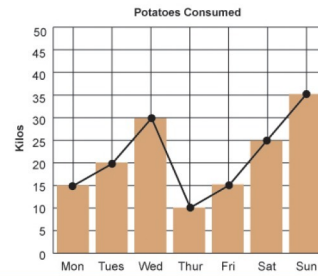

Tally Chart

Cherries Eaten	
Sue	
Liz	
Joe	

Frequency Table

Lunch Choices	Frequency
Mac 'n Cheese	5
Sandwich	8
Soup	6
Hamburger	2
Chicken Nuggets	1

Pictogram

Bar Chart

Bar-line Chart

Line Graph